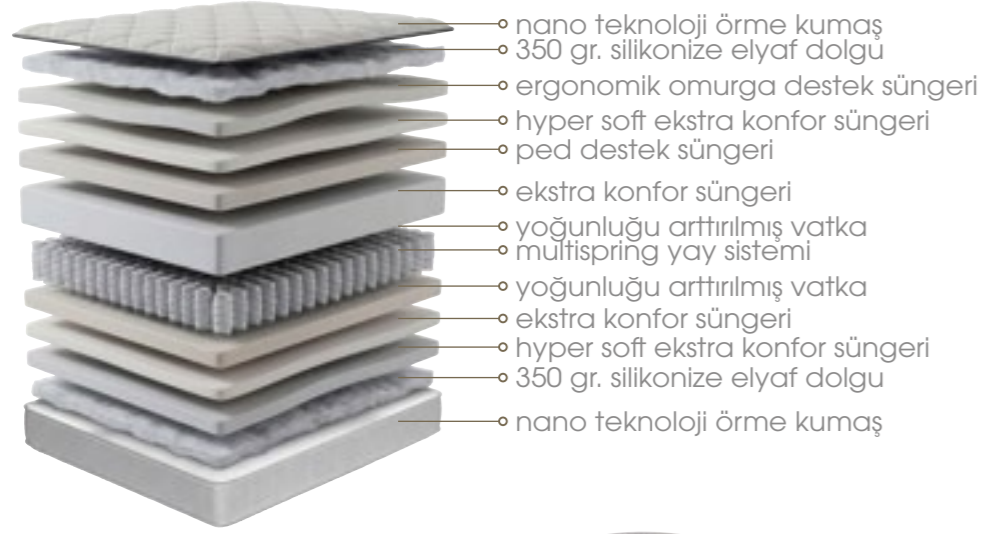

Yumuşak Orta Sert

RETRO SET

Kumaş Kodu : 38

RETRO
SET