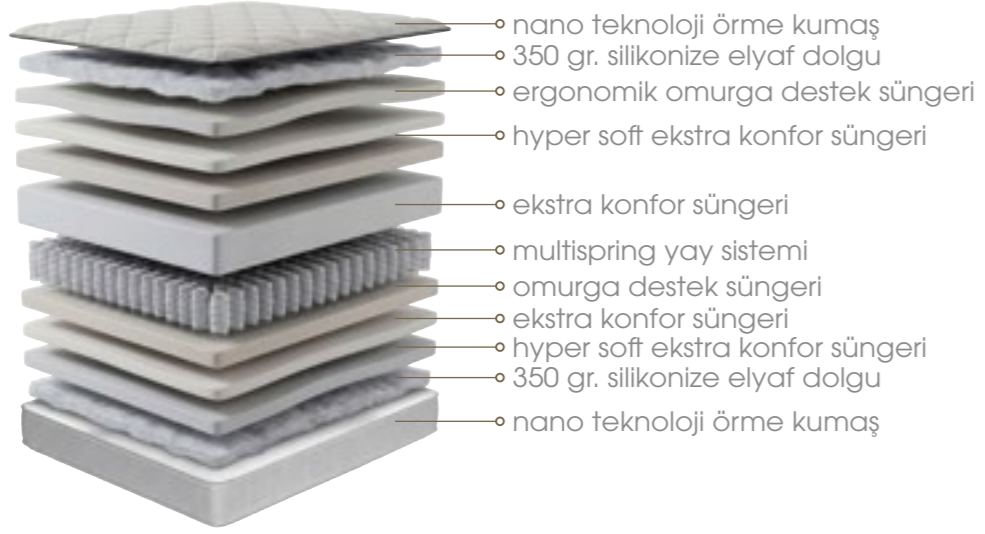

Kumaş Kodu : 79

Multispring
Yay

Örmek
Kumaş

Çift
Taraflı

Ortopedik

30 cm
Yatak Yüksekliği:
30 cm

PIEN
SET