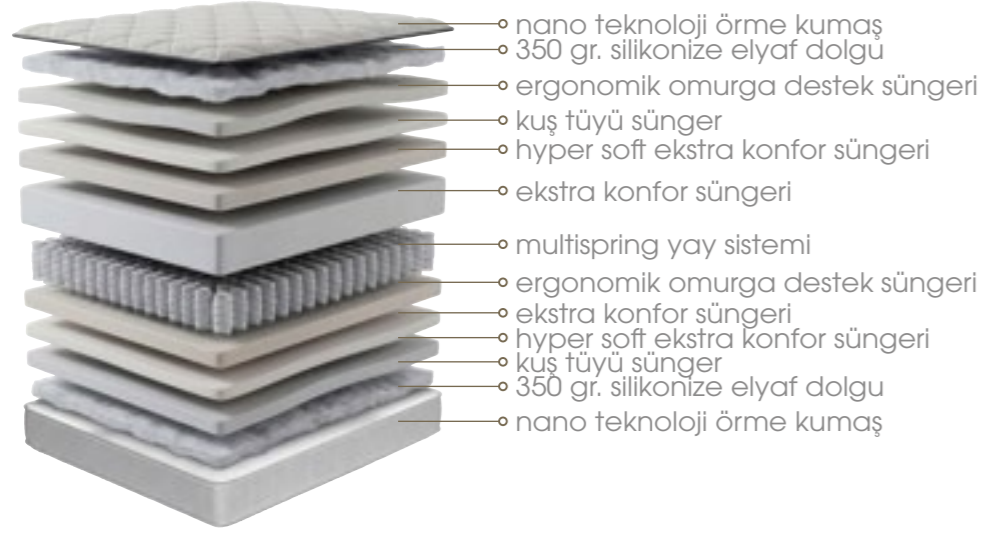

Yumuşak Orta Sert

OSLO SET

Kumaş Kodu : 65

OSLO
SET

Multispring
Yay

Örme
Kumaş

Çift
Taraflı

Ortopedik

Yatak Yüksekliği:
29 cm