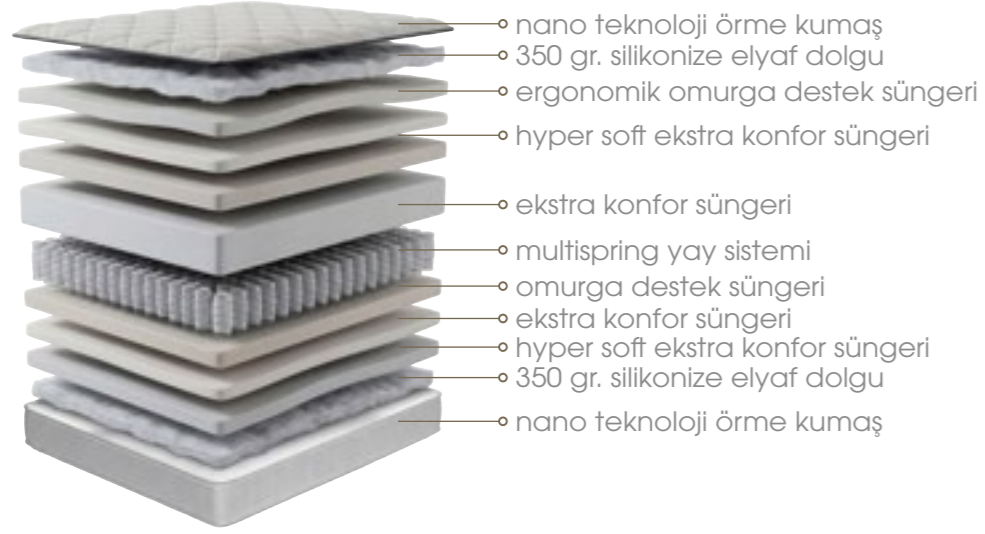

Yumuşak Orta Sert

NESTA SET

Kumaş Kodu : 40

NESTA SET